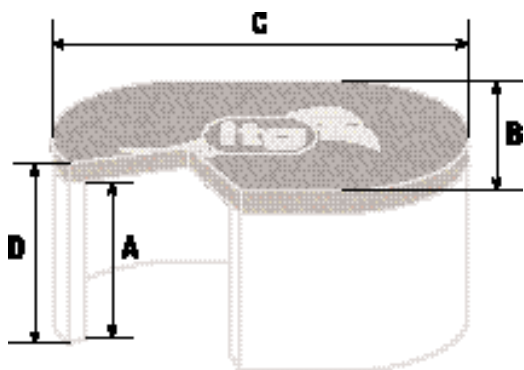

# JC90 *multi carburettor*

## JC90 BHP Ratings

(These are a guide only – always use the largest filter possible)

Filter Element	Number of Filters on Engine	
	1	2
JC90	470	940

## Dimensions

A (internal height)	80
B (width)	142
C (length)	379
D (overall height)	105

## Baseplates – JC90

Part No Carburettors – Engine/Manifold fitting Centres

JC90	(2x) Weber IDA3C Porsche 911	–
------	---------------------------------	---